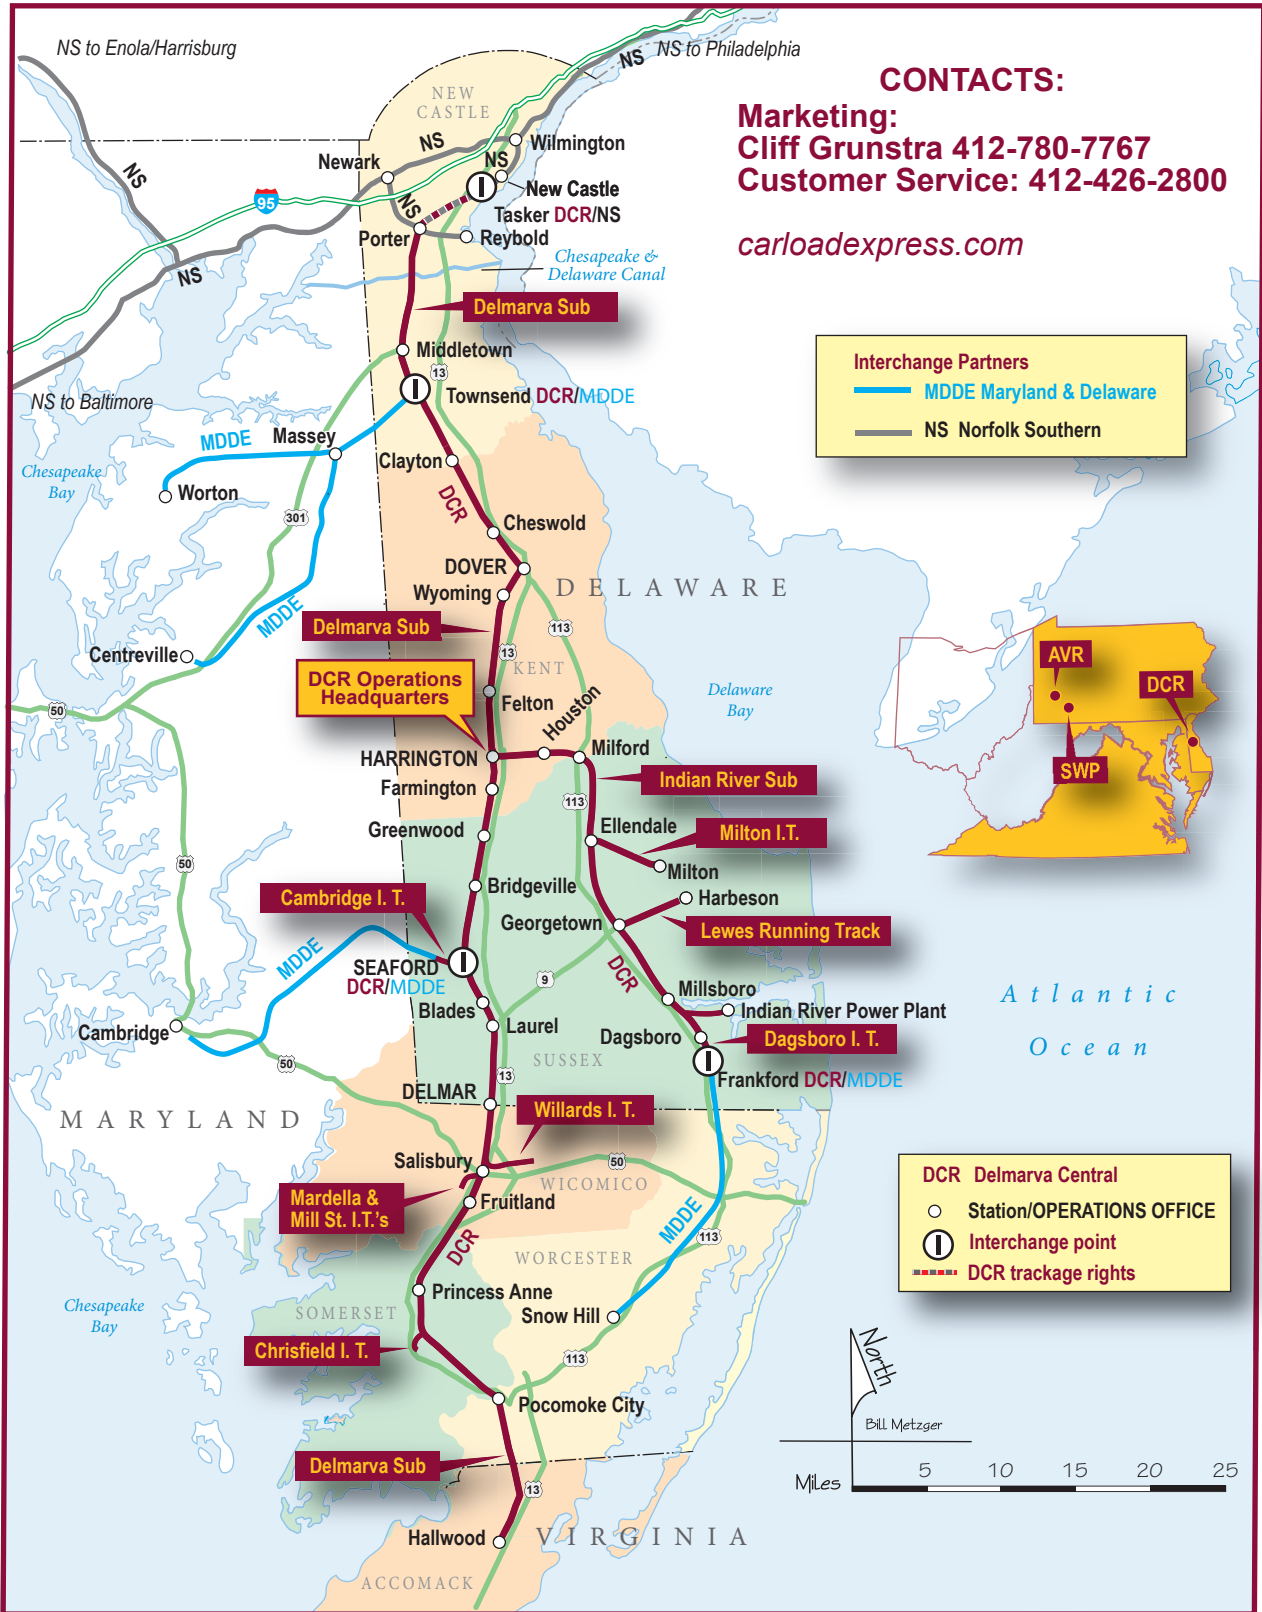

Delmarva Central Railroad

Allegheny Valley Railroad (AVR) ■ Delmarva Central Railroad (DCR)
 ■ Southwest Pennsylvania Railroad (SWP)