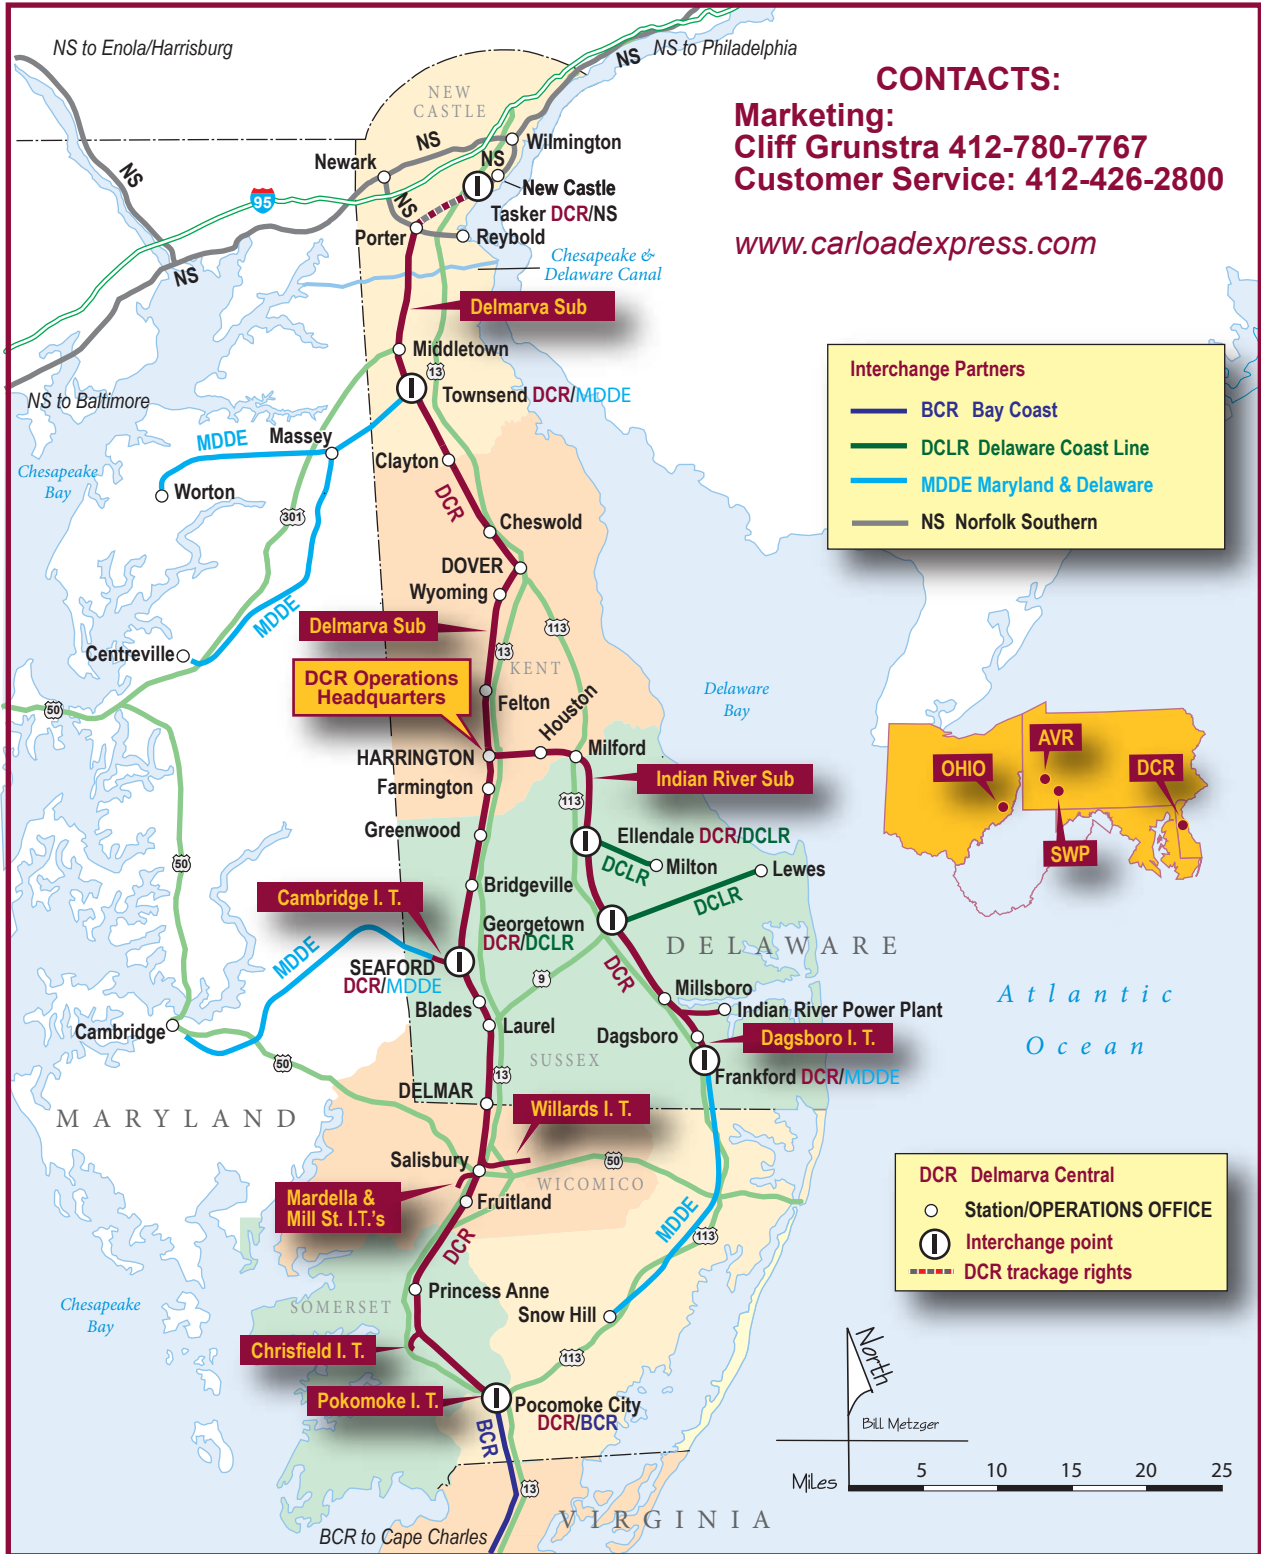

# CARLOAD EXPRESS

## Delmarva Central Railroad

Allegheny Valley Railroad (AVR) ■ Delmarva Central Railroad (DCR)  
 Ohio Terminal Railway (OHIO) ■ Southwest Pennsylvania Railroad (SWP)